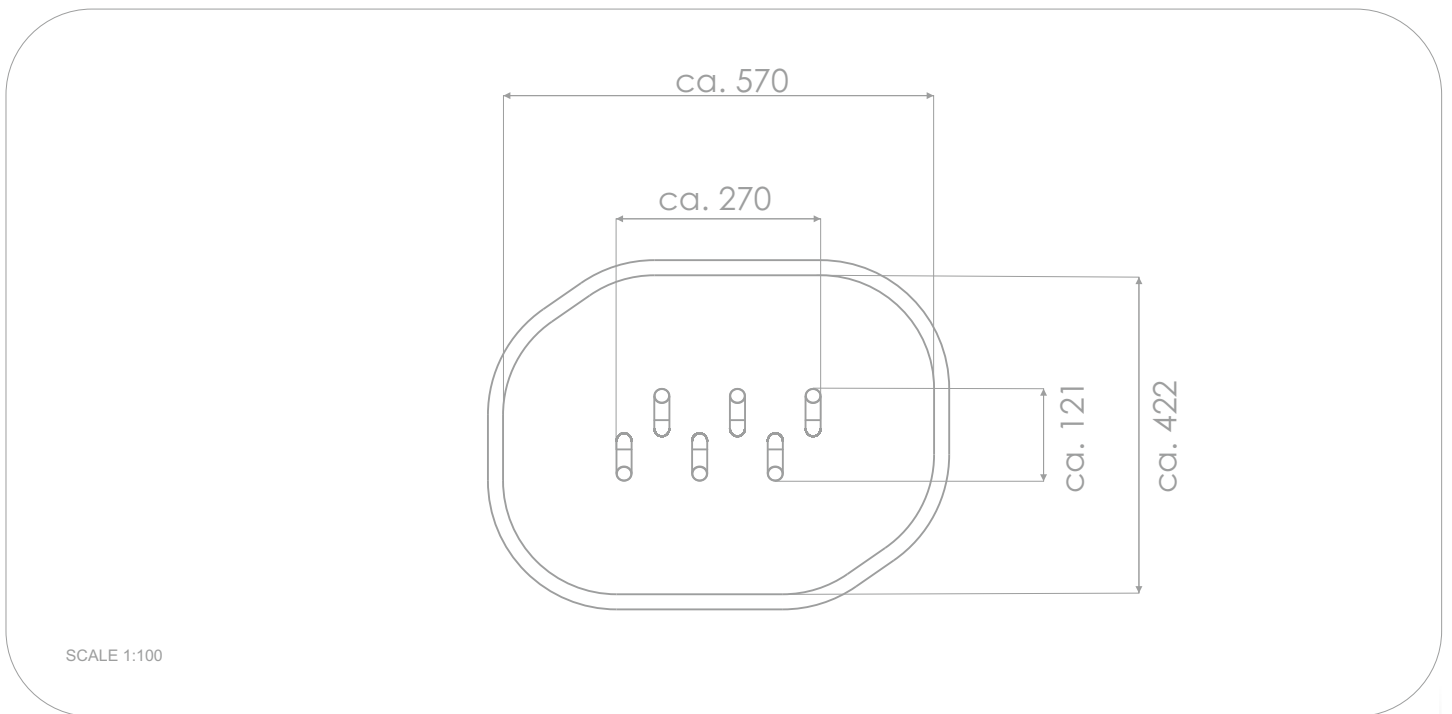

BALANCING

SOCIALIZING

JUMPING

INFORMATION ABOUT THE PRODUCT

Dimensions	ca. 121 x 270 cm
Safety zone	ca. 422 x 570 cm
Safety zone area	ca. 21 m ²
Overall height	ca. 121 cm
Free fall height	ca. 31 cm
Amount of users	3 persons
Product complies with EN 1176-1:2017-12	YES
Availability of spare parts	YES
Age range	3-12

Visualisation is for reference only,
actual appearance may vary.

According to EN 1176-1:2017-12 norm, the product requires applying a safety surface according to the product's free fall height.

MATERIALS: